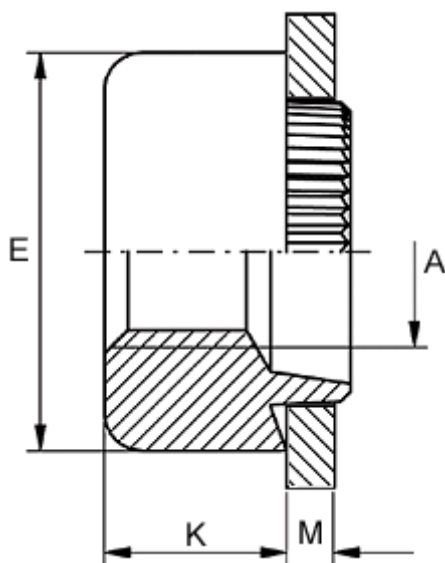

Article number: 12718000025120

Description: KLEE-coil 718 000 025.120

M2,5 Unhardened, zinc-pl. & chr. yellow

Measures

Female thread A	= M2,5
Height K	= 3.0
Outer diameter E	= 8.0
Plate thickness	= 5.0
Recommended bore diameter for extreme load	= 6.0
Recommended bore diameter for normal use	= 6.0